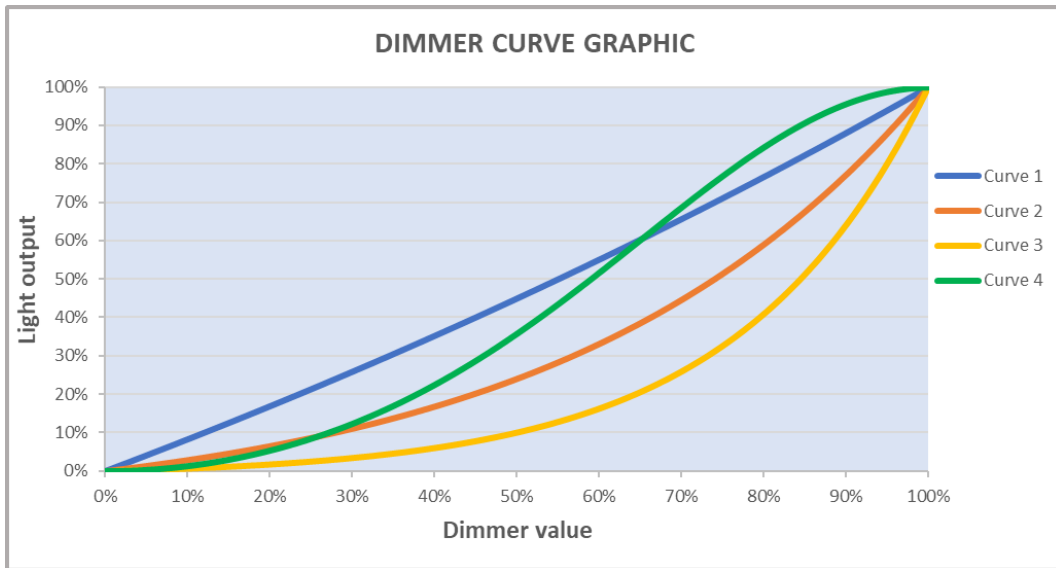

IMPORTANT NOTE: Dimmer Curve 5 has all the Leds synchronized, for balanced behavior in white.