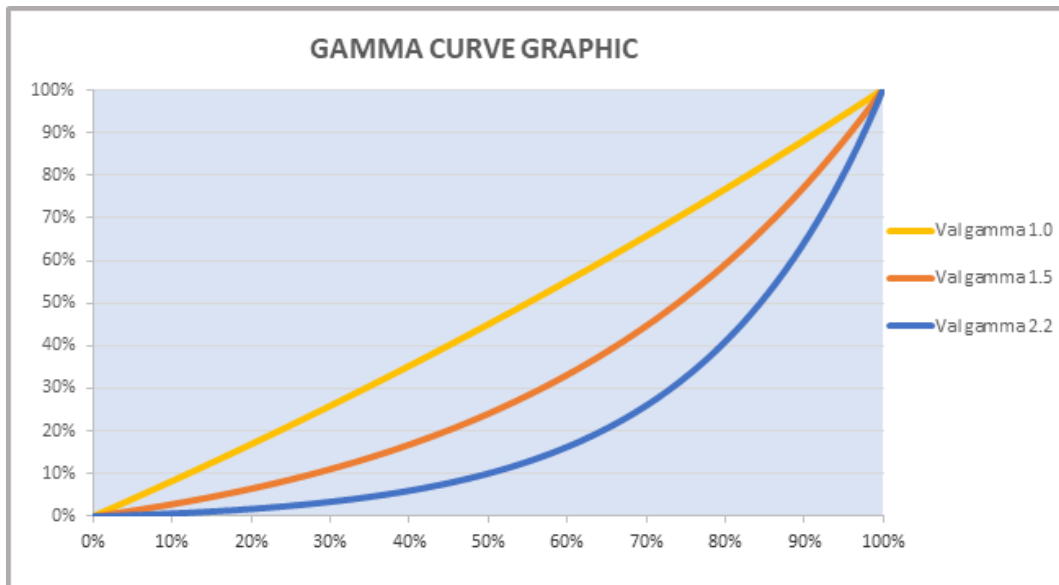

IMPORTANT NOTE: Dimmer Curve 5 has all the Leds synchronized, for balanced behavior in white.