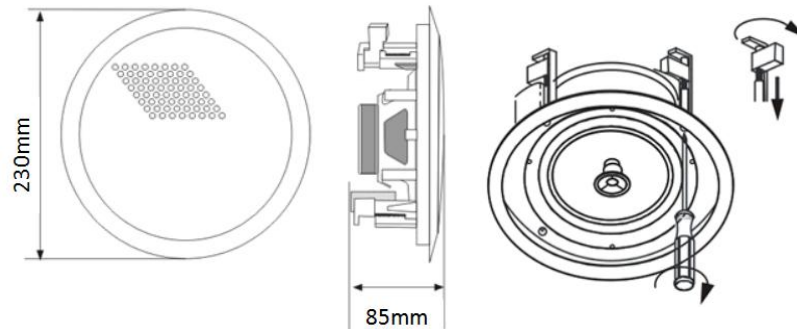

6" Coaxial Ceiling Speaker (3W-6W-10W) CSP6

Feature:

- ✓ Commercial ceiling speaker with transformer
- ✓ Ideal for school, office, hotel and airport background music system
- ✓ Rated power output 3W-6W-10W at 100V
- ✓ 6" coaxial paper woofer and 1.5" tweeter
- ✓ Line input 100V or 70V
- ✓ ABS enclosure and metal grille in white
- ✓ Flush mount in-ceiling quick and secure installation

Specification:

Model	CSP6
Description	6" Coaxial Ceiling Speaker
Rated Power Output	3W-6W-10W
Line Input	100V or 70V
Frequency Response	110-18KHz
SPL(@1W/m)	93dB
Speaker Unit	6" coaxial paper woofer and 1.5" tweeter
Cutout Size	195mm
Dimension	230(D)×85(H)mm
Material	ABS enclosure and metal grille in white
Mounting Way	Flush mount in-ceiling quick and secure installation
Weight	0.9kg

Dimension & Mounting:

Frequency Response & SPL Diagrams: