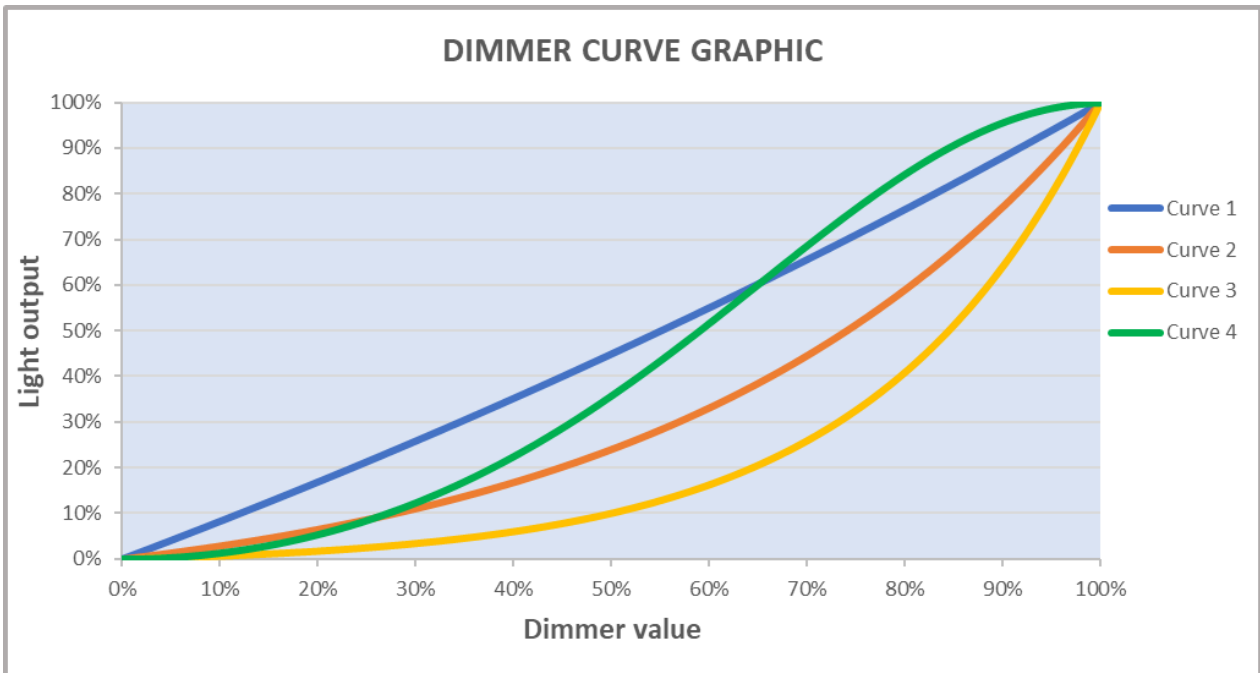

IMPORTANT NOTE: Dimmer Curve 5 has all the Leds synchronized, for balanced behavior in white.