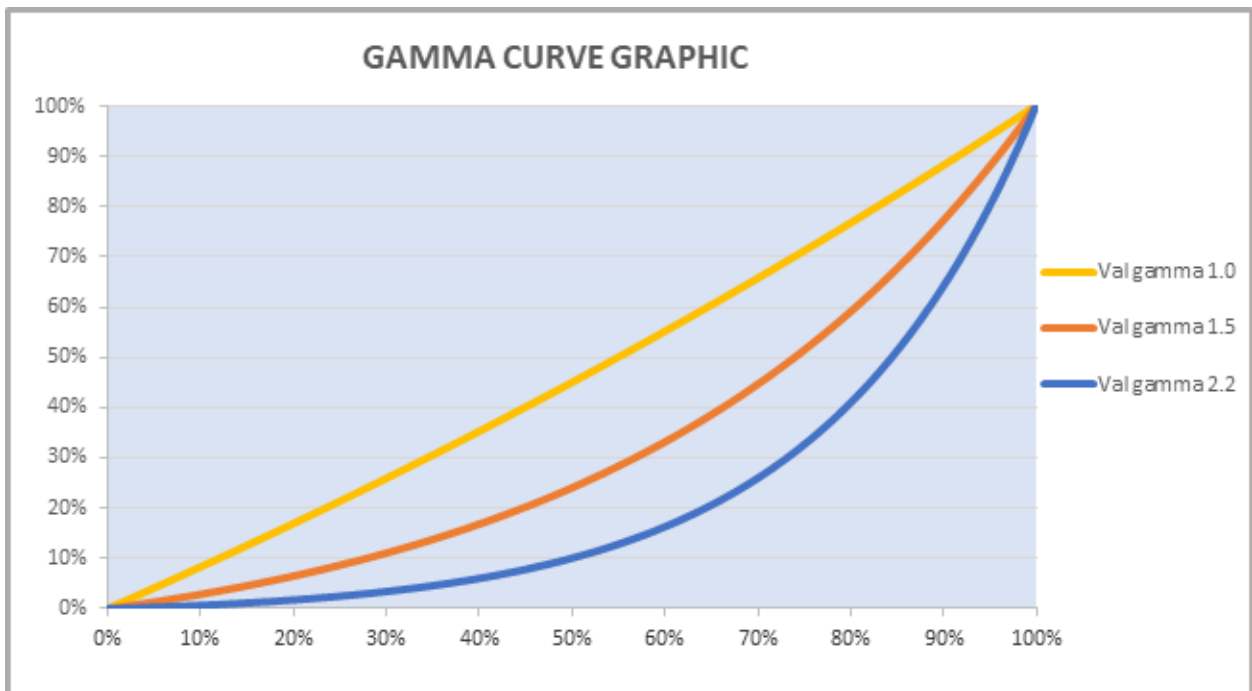

IMPORTANT NOTE: Dimmer Curve 5 has all the Leds synchronized, for balanced behavior in white.