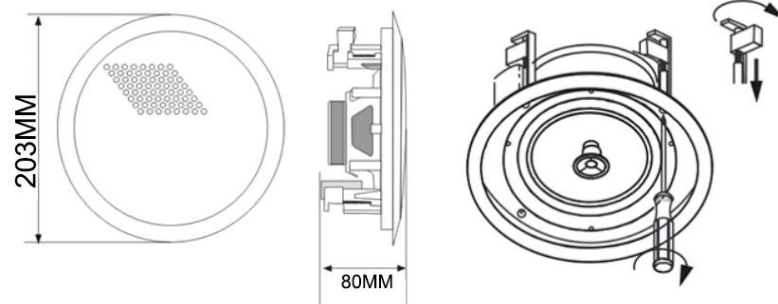

5" Coaxial Ceiling Speaker (3W-6W-10W) CSP5

Feature:

- ✓ Commercial ceiling speaker with transformer
- ✓ Ideal for school, office, hotel and airport background music system
- ✓ Rated power output 1.5W-3W-6W at 100V
- ✓ 5" coaxial paper woofer and 0.75" tweeter
- ✓ Line input 100V or 70V
- ✓ ABS enclosure and metal grille in white
- ✓ Flush mount in-ceiling quick and secure installation

Specification:

Model	CSP5
Description	5" Coaxial Ceiling Speaker
Rated Power Output	1.5W-3W-6W
Line Input	100V or 70V
Frequency Response	110-18KHz
SPL(@1W/m)	92dB
Speaker Unit	5" coaxial paper woofer and 0.75" tweeter
Cutout Size	170mm
Dimension	203(D)×80(H)mm
Material	ABS enclosure and metal grille in white
Mounting Way	Flush mount in-ceiling quick and secure installation
Weight	0.9kg

Dimension & Mounting:

Frequency Response & SPL Diagrams: