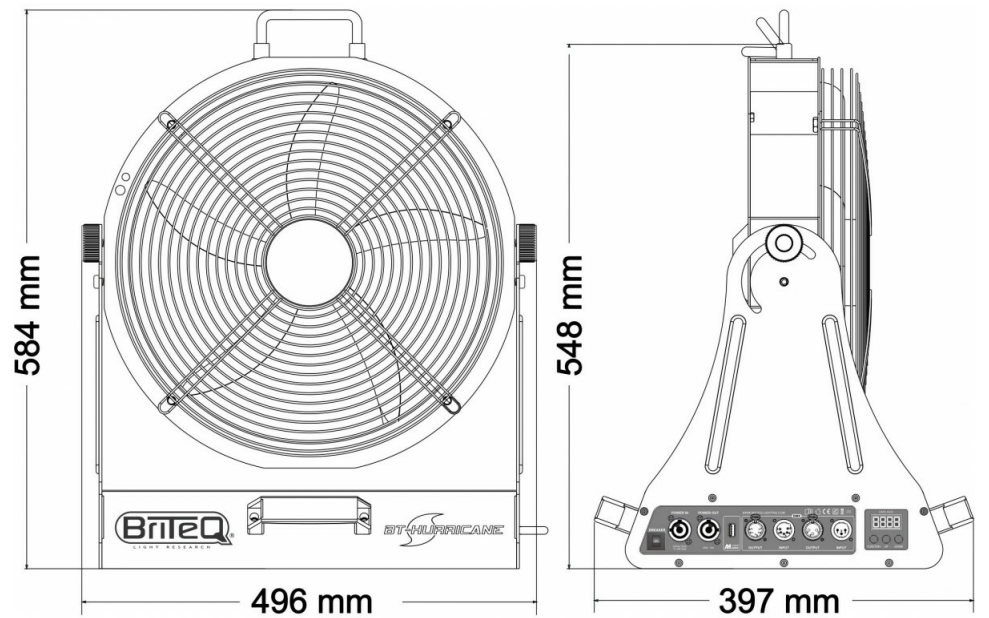

BT-HURRICANE

B04850

DESCRIPTION

DMX-controlled studio & stage fan, also perfect for use in clubs, theatres, rental applications...

FEATURES

- DMX-controlled studio & stage fan, also perfect for use in clubs, theatres, rental applications...
- Used for nice fog effects and perfect dispersion of smoke from smoke/hazer machines.
- Very powerful: up to 3500m³/hr or 58m³/min (2060 cfm)
- Seamless airflow (fan speed) control
- Multiple control options:
 - DMX-control 1channel
 - Wireless DMX (see below)
 - Very easy manual operation
- Easy in/output linking on stage:
 - DMX XLR 3+5pin
 - Original Neutrik PowerCON
- Adjustable blowing direction: manual orientation over 180°
- LED-display for easy setup and manual control
- Prepared for wireless DMX: just plug-in an optional WTR-DMX DONGLE ! (Briteq® code: 4645)
- Ready for truss rigging: prepared for use with optional omega brackets (order code: 2677)
- Perfect for studio use: almost inaudible at low speeds
- Very sturdy metal housing, designed for rough rental applications
- Several handles for easy transport

TECHNICAL SPECIFICATIONS

General : Series	No
General : Dimensions (cm)	54,8 x 49,6 x 39,7 cm
General : Weight (kg)	16.5
General : Powerinput	AC 240V, 50Hz
General : Energy Label	No
General : Power consumption W	200
General : Color	black
General : Display	LED
General : Fixation	optional omega bracket
General : IP rating	indoor
Control : Modes	standalone fixed, standalone automatic, manual, DMX
Control : manual	Yes
Control : Standalone	automatic
Control : maximum DMX channels	1
Fx : liquid type	None
Fx : output cu.ft. / min.	2060
Connections : input	3 pin XLR, 5 pin XLR, wireless DMX optional, usb, PowerCon® or compatible
Connections : output	3 pin XLR, 5 pin XLR, PowerCon® or compatible
Brand	BRITEQ
EANCode	5420025648509